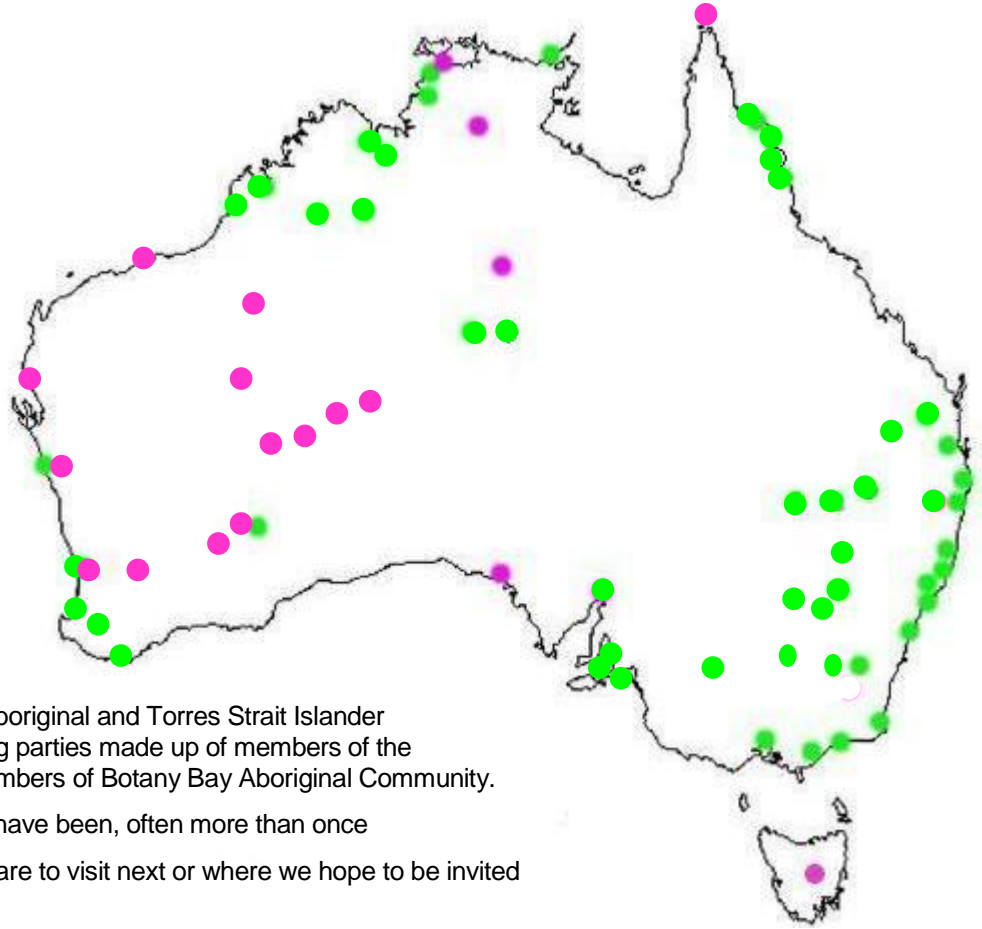

# *A National Act of Recognition*

### *Map of Community Visits*

#### **Map Key**

This map shows visits to Aboriginal and Torres Strait Islander communities by joint visiting parties made up of members of the Recognition Team and members of Botany Bay Aboriginal Community.

- represents where we have been, often more than once
- represents where we are to visit next or where we hope to be invited

4 April 2015